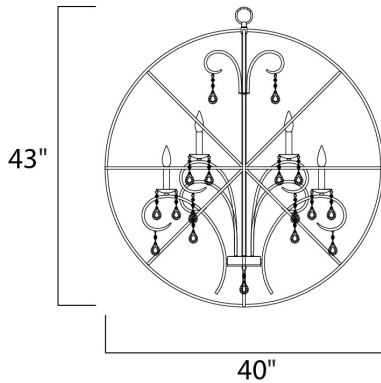

**PRODUCT DESCRIPTION**

A spherical frame of metal surround a simple line chandelier draped in crystal for a transitional style that fits any interior design. Orbit is available in 2 sizes and 2 finishes, Oil Rubbed Bronze with Cognac crystal and a combo finish of Anthracite and Polished Nickel with Clear crystal.

**MEASUREMENTS**

DIMENSION : 40" L x 40" W x 43.5" H  
 MAX OAH : 79.5" OAH  
 CANOPY : 5" W x 1" H x 5" L  
 HANGING WEIGHT : 22.05 lb

**LAMPING**

INPUT VOLTAGE : 120V  
 BULB : 12 x 40W Incandescent E12 Candelabra , 480W Total  
 BULB INCLUDED : (Not Included)  
 DIMMABLE : Yes